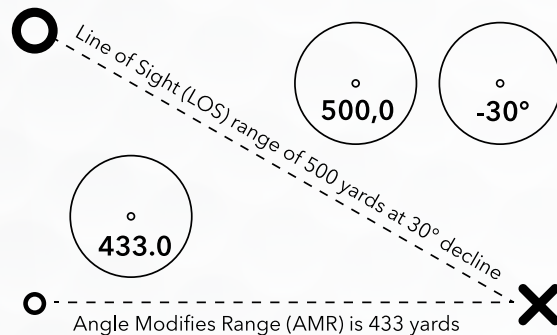

Legal Indicator for Participation in Official Tournaments

The FLAGMASTER 1800 is equipped with a visual legal indicator. This indicator allows you to use the FLAGMASTER 1800 in official tournaments. If the SLOPE mode is activated, which shows you the distance taking into account the terrain angle and is not allowed in official tournaments, the two LEDs on the front side will flash. You can switch off SLOPE mode and use the FLAGMASTER in official tournaments.

Slope Correction

The FLAGMASTER 1800 is equipped with a visual legal indicator. This indicator allows you to use the FLAGMASTER 1800 in official tournaments. If the SLOPE mode is activated, which shows you the distance taking into account the terrain angle and is not allowed in official tournaments, the two LEDs on the front side will flash. You can switch off SLOPE mode and use the FLAGMASTER in official tournaments.

One-handed Operation

Information about SLOPE

Your FLAGMASTER has a built-in tilt sensor that determines the exact tilt angle up to ± 70 degrees. Your FLAGMASTER automatically calculates the adjusted distance based on the measured distance and angle. When your FLAGMASTER is in the LOS (Line of Sight) mode, you will be alternately shown a distance of 500 meters and the measured angle. If the FLAGMASTER is in the SLOPE mode, the adjusted distance of 433 meters is displayed, taking into account a 30° angle.