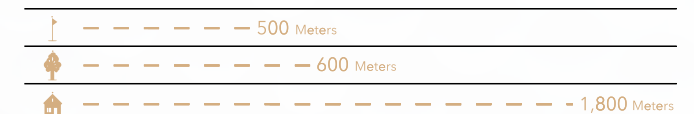

Hyperscan Mode with 3 Measurements per Second

Dual PinSeeker Technology

The FLAGMASTER 1800 combines two PinSeeker technologies in one product. If your golf course has flags with a prism or other reflective material, this reflector will be detected by the FLAGMASTER 1800. Likewise, flags with no reflective material are detected by using an additional technology. So you can use the FLAGMASTER 1800 on all golf courses.

Legal Indicator for Participation in Official Tournaments

The FLAGMASTER 1800 is equipped with a visual legal indicator. This indicator allows you to use the FLAGMASTER 1800 in official tournaments. If the SLOPE mode is activated, which shows you the distance taking into account the terrain angle and is not allowed in official tournaments, the two LEDs on the front side will flash. You can switch off SLOPE mode and use the FLAGMASTER in official tournaments.

Slope Correction

The FLAGMASTER 1800 is equipped with a visual legal indicator. This indicator allows you to use the FLAGMASTER 1800 in official tournaments. If the SLOPE mode is activated, which shows you the distance taking into account the terrain angle and is not allowed in official tournaments, the two LEDs on the front side will flash. You can switch off SLOPE mode and use the FLAGMASTER in official tournaments.

One-handed Operation