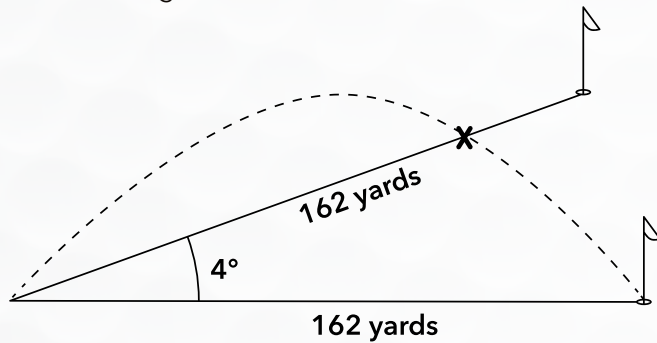

Slope Correction

The FLAGMASTER 1800 is equipped with a visual legal indicator. This indicator allows you to use the FLAGMASTER 1800 in official tournaments. If the SLOPE mode is activated, which shows you the distance taking into account the terrain angle and is not allowed in official tournaments, the two LEDs on the front side will flash. You can switch off SLOPE mode and use the FLAGMASTER in official tournaments.

One-handed Operation

Information about SLOPE

Your FLAGMASTER has a built-in tilt sensor that determines the exact tilt angle up to ± 70 degrees. Your FLAGMASTER automatically calculates the adjusted distance based on the measured distance and angle. When your FLAGMASTER is in the LOS (Line of Sight) mode, you will be alternately shown a distance of 500 meters and the measured angle. If the FLAGMASTER is in the SLOPE mode, the adjusted distance of 433 meters is displayed, taking into account a 30° angle.